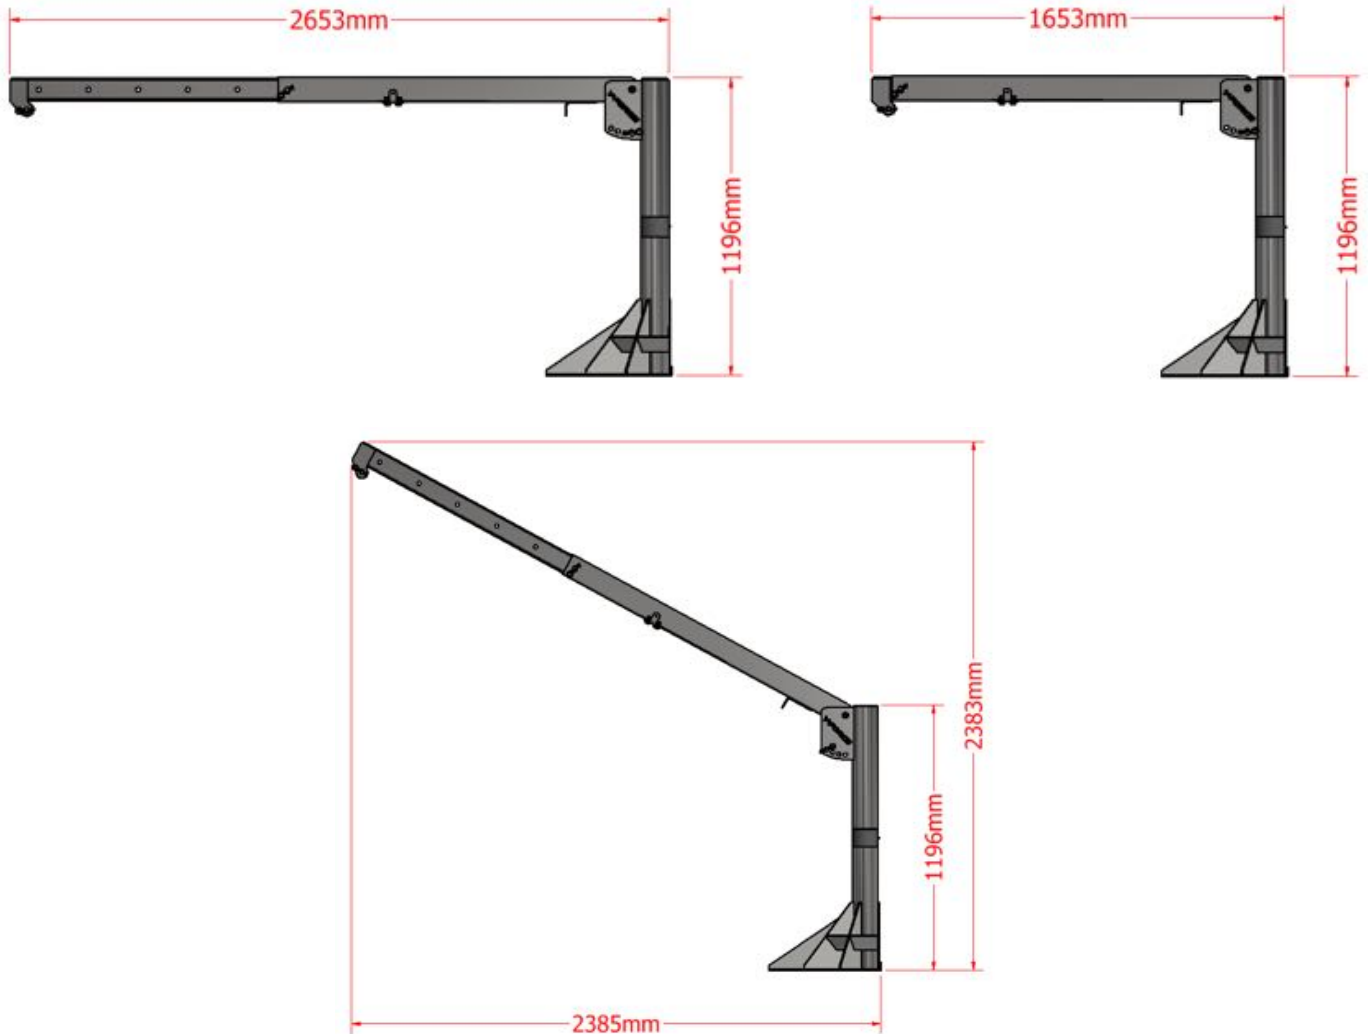

Load Wizard

The Load Wizard is a compact lightweight solution for jobs requiring up to 400kg lifting power. The installed Load Wizard occupies minimal deck space and provides great lifting power, mobility and ease of use.

Features:

- Mast bearings fitted for easy swivel movement
- 12V remote controlled winch connected to the vehicle's battery
- Single-operator assisted operation
- Simple pin locking mechanism to extend and angle boom for reach and height adjustment
- Adjustable support leg with anti-slip foot for vehicle stability
- Heavy duty mast gusseting for lifting strength
- Various mounting holes in base plate for easy fitting to vehicle
- Fits Kia K2700, Hyundai H100 and other similar trucks
- Manufactured in South Africa with all spare parts locally available

Specifications	<ul style="list-style-type: none">• Max Winch lifting capacity: 1588 kg / 3500 lbs• Max lifting capacity with boom fully extended – 400kg recommended
Drive System	<ul style="list-style-type: none">• EWP3500 Electric Winch
Dimensions	Max outreach 2653 mm Height 1196 mm (boom horizontal), 2283mm (boom extended at highest point) Weight 118.2 kg + 10 kg winch = 128.2 kg